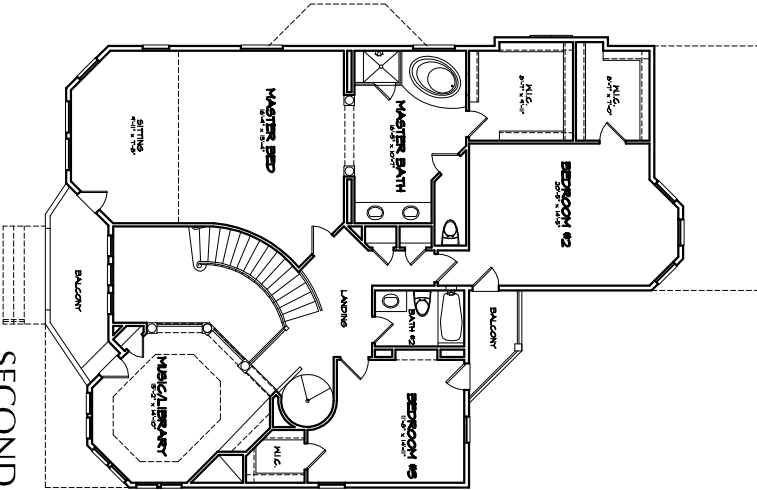

SECOND FLOOR

FIRST FLOOR

FRONT ELEVATION

A R E A S	
FIRST FLOOR	1418
SECOND FLOOR	1937
LOFT	90
TOTAL LIVING:	4245 S
GARAGE	735
PORCH	77+156 233
BALCONY	41+42 133
TOTAL COVERED:	3366 S
JOB #	A9004

A-K DESIGN PROFESSIONALS, LLC
 715.321.1301
 andyk@a-kdesignprofessionals.com
 www.a-kdesignprofessionals.com