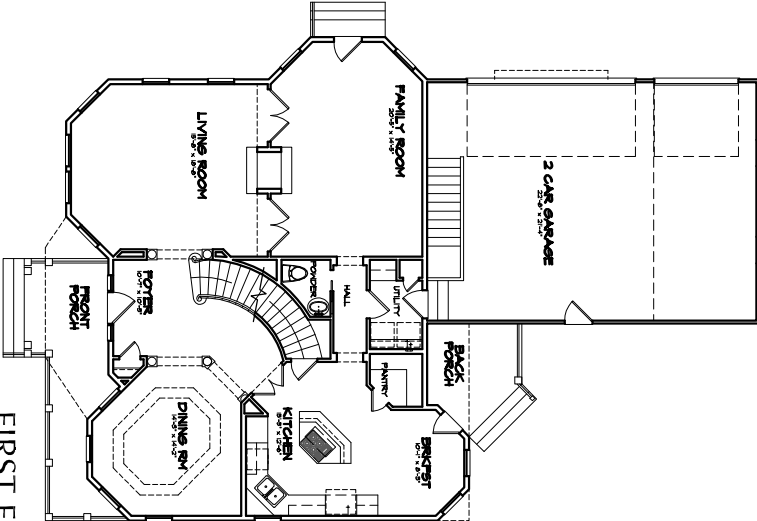

SECOND FLOOR

FIRST FLOOR

FRONT ELEVATION

A R E A S	
FIRST FLOOR	1418
SECOND FLOOR	1937
LOFT	90
TOTAL LIVING:	4245 S
GARAGE	735
PORCH	77+156 233
BALCONY	41+42 133
TOTAL COVERED:	3366 S
JOB #	A9004

A-K DESIGN PROFESSIONALS, LLC
 715.321.1301
 andyk@a-kdesignprofessionals.com
 www.a-kdesignprofessionals.com